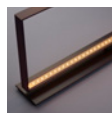

Antique
bronze

13 x 13 Inches LED 96 Watts 80 Lb 5,5 Dimmer 0 > 100 5 YEARS Warranty France

30 watts, 24 volts, Class 3 IP 20
2700°K IRC 92
1056 Lumens

square 40

Table lamp providing direct and indirect light.
Lamp cord dimmer switch.
Electronic transformer with interchangeable power plug-in (USA, UK et UE).
Power cord 6 feet long.
Massive brass with antique bronze finish.