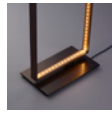

Bronze médaille

30 watts, 24 volts, Class 3 IP 20
2700°K IRC 92
1056 Lumens

square 20

Table lamp providing direct and indirect light.
Lamp cord dimmer switch.
Electronic transformer with interchangeable power plug-in (USA, UK et UE).
Power cord 6 feet long.
Massive brass with antique bronze finish.