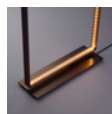

Antique
bronze

16 x 9 Inches LED 96 Watts 80 Lb 5,5 Dimmer 0 > 100 5 YEARS Warranty France

30 watts, 24 volts, Class 3 IP 20
2700°K IRC 92
1056 Lumens

square 30

Table lamp providing direct and indirect light.
Lamp cord dimmer switch.
Electronic transformer with interchangeable power plug-in (USA, UK et UE).
Power cord 6 feet long.
Massive brass with antique bronze finish.