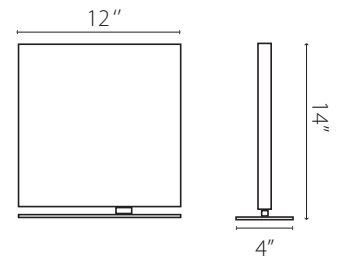

Antique
bronze

16 x 9 Inches LED 96 Watts 80 Lb 5,5 Dimmer 0 > 100 5 YEARS Warranty France

30 watts, 24 volts, Class 3 IP 20
2700°K IRC 92
1056 Lumens

square 30

Table lamp providing direct and indirect light.
Lamp cord dimmer switch.
Electronic transformer with interchangeable power plug-in (USA, UK et UE).
Power cord 6 feet long.
Massive brass with antique bronze finish.

Antique
bronze

13 x 13 Inches LED 96 Watts 80 Lb 5,5 Dimmer 0 > 100 5 YEARS Warranty France

30 watts, 24 volts, Class 3 IP 20
2700°K IRC 92
1056 Lumens

square 40

Table lamp providing direct and indirect light.
Lamp cord dimmer switch.
Electronic transformer with interchangeable power plug-in (USA, UK et UE).
Power cord 6 feet long.
Massive brass with antique bronze finish.