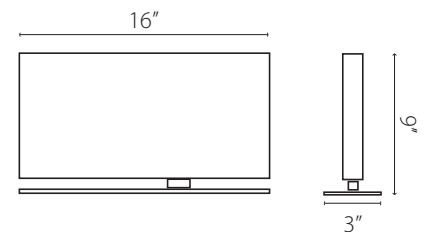

9 x 16 Inches LED 96 Watts 80 Lb 5,5 Dimmer 0 > 100 5 YEARS Warranty France

30 watts, 24 volts, Class 3 IP 20
2700°K IRC 92
1056 Lumens