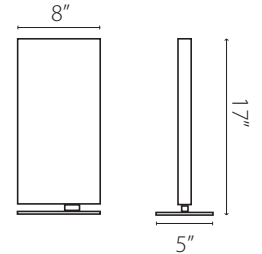

Bronze médaille

30 watts, 24 volts, Class 3 IP 20
2700°K IRC 92
1056 Lumens

square 40

Lampe de table, lumière directe et indirecte.
Variateur d'intensité sur câble.
Transformateur électronique muni de 3 prises (USA, UK et UE).
Câbles électriques longueur 2 mètres.
Laiton massif finition bronze médaille.

Bronze médaille

30 watts, 24 volts, Class 3 IP 20
2700°K IRC 92
1056 Lumens

square 20

Table lamp providing direct and indirect light.
Lamp cord dimmer switch.
Electronic transformer with interchangeable power plug-in (USA, UK et UE).
Power cord 6 feet long.
Massive brass with antique bronze finish.

Antique
bronze

16 x 9 Inches LED 96 Watts 80 Lb 5,5 Dimmer 0 > 100 5 YEARS Warranty France

30 watts, 24 volts, Class 3 IP 20
2700°K IRC 92
1056 Lumens

square 30

Table lamp providing direct and indirect light.
Lamp cord dimmer switch.
Electronic transformer with interchangeable power plug-in (USA, UK et UE).
Power cord 6 feet long.
Massive brass with antique bronze finish.

Antique
bronze

13 x 13 Inches LED 96 Watts 80 Lb 5,5 Dimmer 0 > 100 5 YEARS Warranty France

30 watts, 24 volts, Class 3 IP 20
2700°K IRC 92
1056 Lumens

square 40

Table lamp providing direct and indirect light.
Lamp cord dimmer switch.
Electronic transformer with interchangeable power plug-in (USA, UK et UE).
Power cord 6 feet long.
Massive brass with antique bronze finish.